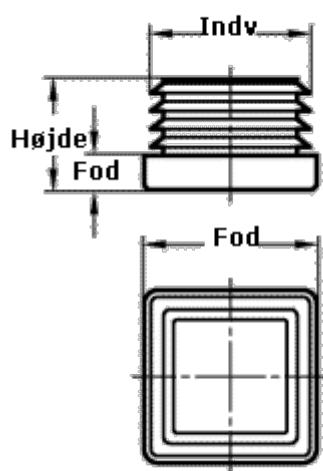

Data Sheet

Article number: 20991V45

Description: E+G tube end plug
GN 991-V45

Measures

Foot diameter	= 45mm
Foot length	= 5mm
Height	= 16mm
Internal tube diameter	= 44mm